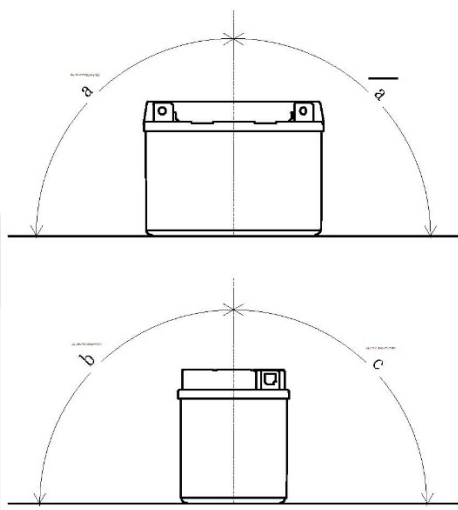

Yuasa Technical Data Sheet

Yuasa YT12B-BS - Maintenance Free Battery

Performance

Voltage	12V
Capacity (10-hour)	10Ah
Capacity (20-hour)	10.5Ah
CCA @ -18°C	210A

Dimensions (±2mm)

Length	150mm
Width	69mm
Height	130mm

Weights & Measures

Mean Weight with Acid	4.1kg
Acid Volume	0.5l

Cell Assembly Layout

Terminal Type - 11

Data Sheet generated on 12/12/2016 - E&OE