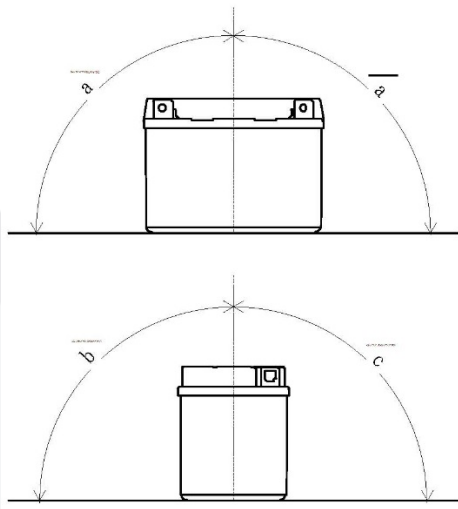

Yuasa Technical Data Sheet

Yuasa YT7B-BS - Maintenance Free Battery

Performance

Voltage	12V
Capacity (10-hour)	6.5Ah
Capacity (20-hour)	6.8Ah
CCA @ -18°C	110A

Dimensions (±2mm)

Length	150mm
Width	65mm
Height	93mm

Weights & Measures

Mean Weight with Acid	2.7kg
Acid Volume	0.31l

Cell Assembly Layout

Terminal Type - 11

Data Sheet generated on 12/12/2016 - E&OE