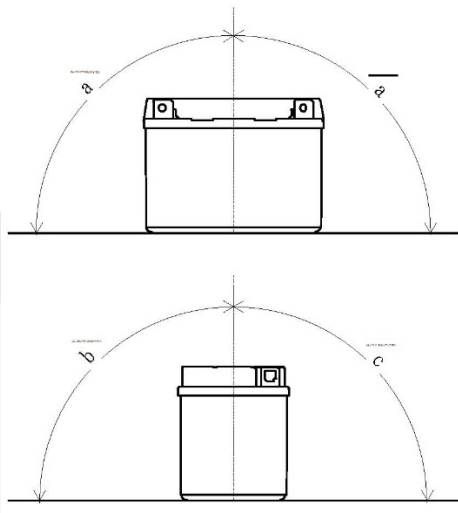

Mounting Angle

Angle A	30°
Angle B	20°
Angle C	20°

Technology

Separator AGM

Cell Assembly Layout

Terminal Type - 5

Data Sheet generated on 12/12/2016 - E&OE