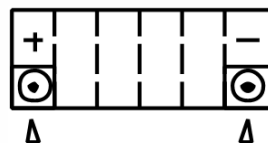

#### Dimensions (±2mm)

|        |       |
|--------|-------|
| Length | 150mm |
| Width  | 87mm  |
| Height | 93mm  |

#### Mounting Angle

|         |     |
|---------|-----|
| Angle A | 30° |
| Angle B | 20° |
| Angle C | 20° |

#### Cell Assembly Layout