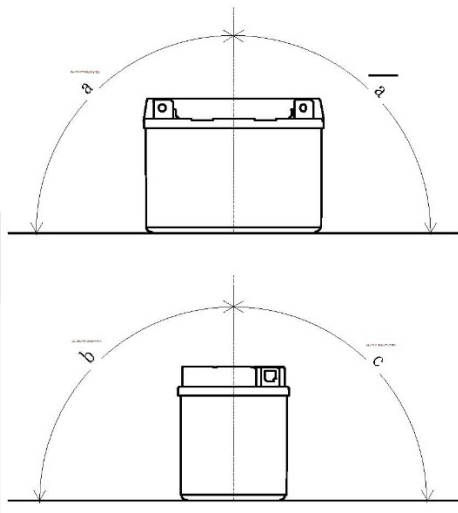

Yuasa Technical Data Sheet

Yuasa YT12A-BS - Maintenance Free Battery

Performance

Voltage	12V
Capacity (10-hour)	10Ah
Capacity (20-hour)	10.5Ah
CCA @ -18°C	175A

Dimensions (±2mm)

Length	150mm
Width	87mm
Height	105mm

Weights & Measures

Mean Weight with Acid	3.5kg
Acid Volume	0.5l

Cell Assembly Layout

Terminal Type - 5

Data Sheet generated on 12/12/2016 - E&OE