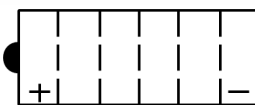

Yuasa Technical Data Sheet

Yuasa 12N5.5-4A - Conventional 12 Volt Battery

Performance

Voltage	12V
Capacity (10-hour)	5.5Ah
Capacity (20-hour)	5.8Ah
CCA @ -18°C	55A

Dimensions (±2mm)

Length	135mm
Width	60mm
Height	130mm

Weights & Measures

Mean Weight with Acid	2.5kg
Acid Volume	0.4l

Mounting Angle

Angle A	Vertical only
Angle B	Vertical only
Angle C	Vertical only

Technology

Technology Cast Sb/Ca

Cell Assembly Layout

Terminal Type - 2

Data Sheet generated on 12/12/2016 - E&OE