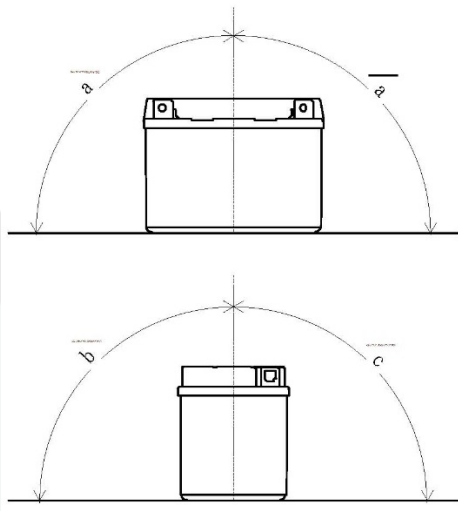

Mounting Angle

Angle A	Vertical only
Angle B	Vertical only
Angle C	Vertical only

Technology

Technology Cast Sb/Ca

Cell Assembly Layout

Terminal Type - 2

Data Sheet generated on 12/12/2016 - E&OE