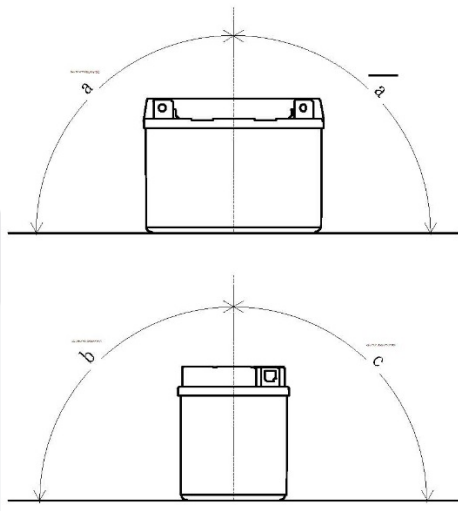

Dimensions (±2mm)

| | |
|--------|-------|
| Length | 134mm |
| Width | 80mm |
| Height | 160mm |

Weights & Measures

| | |
|-----------------------|-------|
| Mean Weight with Acid | 3.7kg |
| Acid Volume | 0.7l |

Mounting Angle

| | |
|---------|---------------|
| Angle A | Vertical only |
| Angle B | Vertical only |
| Angle C | Vertical only |

For Illustration Purposes Only

Technology

Technology Cast Sb/Ca

Cell Assembly Layout