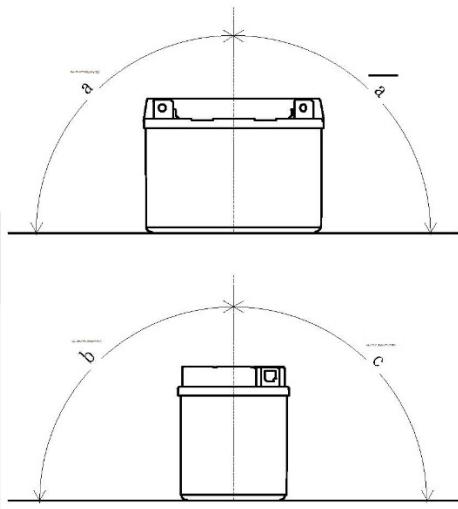

Yuasa Technical Data Sheet

Yuasa 12N7-3B - Conventional 12 Volt Battery

Performance

Voltage	12V
Capacity (10-hour)	7Ah
Capacity (20-hour)	7.4Ah
CCA @ -18°C	70A

Dimensions (±2mm)

Length	135mm
Width	75mm
Height	133mm

Weights & Measures

Mean Weight with Acid	3kg
Acid Volume	0.5l

Mounting Angle

Angle A	Vertical only
Angle B	Vertical only
Angle C	Vertical only

Technology

Technology Cast Sb/Ca

Cell Assembly Layout

Terminal Type - 6