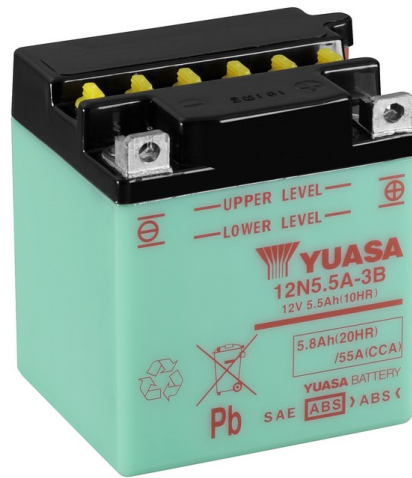

Yuasa Technical Data Sheet

Yuasa 12N5.5A-3B - Conventional 12 Volt Battery

Performance

Voltage	12V
Capacity (10-hour)	5.5Ah
Capacity (20-hour)	5.8Ah
CCA @ -18°C	55A

Dimensions (±2mm)

Length	103mm
Width	90mm
Height	114mm

Weights & Measures

Mean Weight with Acid	2.4kg
Acid Volume	0.5l

Mounting Angle

Angle A	Vertical only
Angle B	Vertical only
Angle C	Vertical only

Technology

Technology Cast Sb/Ca

Cell Assembly Layout

Terminal Type - 6