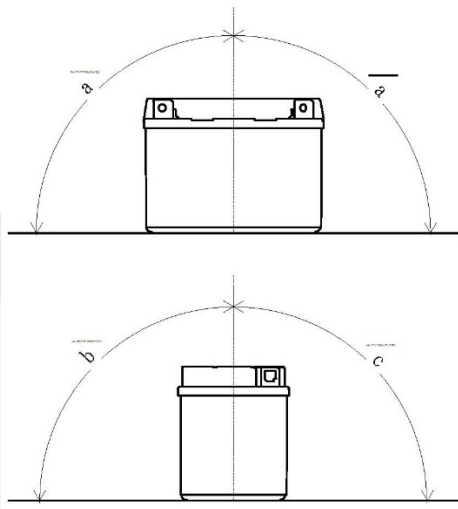

Yuasa Technical Data Sheet

Yuasa 12N5.5A-3B - Conventional 12 Volt Battery

Performance

Voltage	12V
Capacity (10-hour)	5.5Ah
Capacity (20-hour)	5.8Ah
CCA @ -18°C	55A

Dimensions (±2mm)

Length	103mm
Width	90mm
Height	114mm

Weights & Measures

Mean Weight with Acid	2.4kg
Acid Volume	0.5l

Mounting Angle

Angle A	Vertical only
Angle B	Vertical only
Angle C	Vertical only

Technology

Technology Cast Sb/Ca

Cell Assembly Layout

Terminal Type - 6