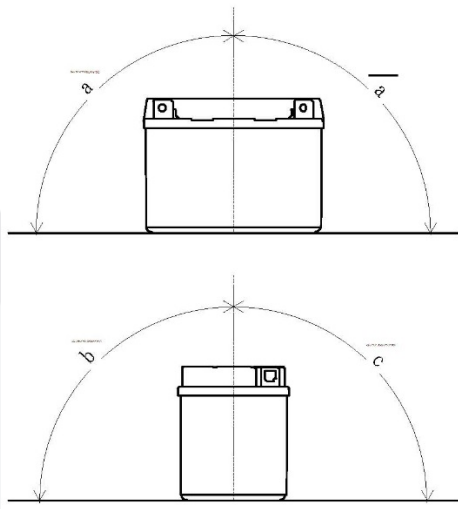

Yuasa Technical Data Sheet

Yuasa 12N5-3B - Conventional 12 Volt Battery

Performance

Voltage	12V
Capacity (10-hour)	5Ah
Capacity (20-hour)	5.3Ah
CCA @ -18°C	35A

Dimensions (±2mm)

Length	120mm
Width	60mm
Height	130mm

Weights & Measures

Mean Weight with Acid	2kg
Acid Volume	0.4l

Mounting Angle

Angle A	Vertical only
Angle B	Vertical only
Angle C	Vertical only

Technology

Technology Cast Sb/Ca

Cell Assembly Layout

Terminal Type - 6