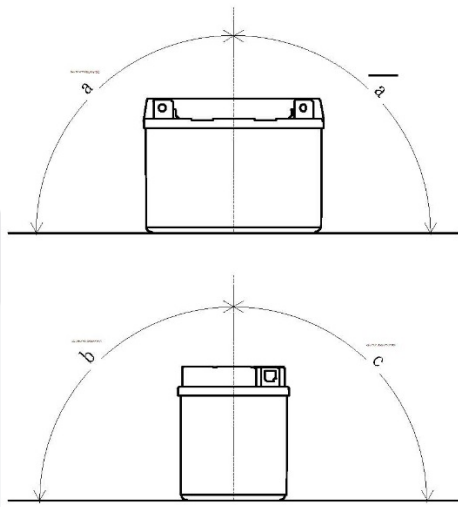

Weights & Measures

Mean Weight with Acid	3.3kg
Acid Volume	0.6l

Mounting Angle

Angle A	Vertical only
Angle B	Vertical only
Angle C	Vertical only

For Illustration Purposes Only

Technology

Technology Cast Sb/Ca

Cell Assembly Layout

Terminal Type - 9

Data Sheet generated on 12/12/2016 - E&OE