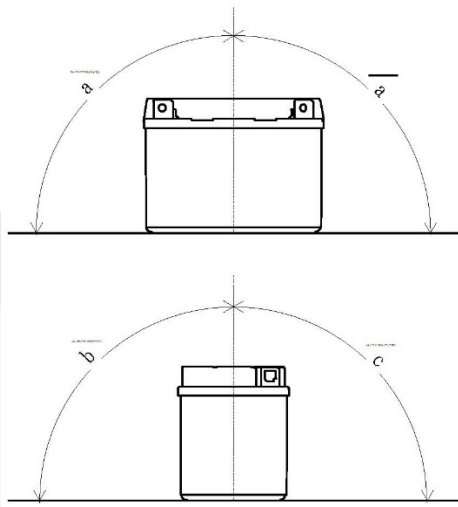

Yuasa Technical Data Sheet

Yuasa YT14B-BS - Maintenance Free Battery

Performance

Voltage	12V
Capacity (10-hour)	12Ah
Capacity (20-hour)	12.6Ah
CCA @ -18°C	210A

Dimensions (±2mm)

Length	150mm
Width	70mm
Height	145mm

Weights & Measures

Mean Weight with Acid	4.6kg
Acid Volume	0.6l

Cell Assembly Layout

Terminal Type - 11

Data Sheet generated on 12/12/2016 - E&OE