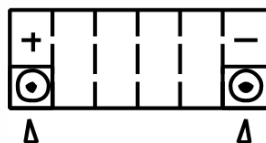

Yuasa Technical Data Sheet

Yuasa YT14B-BS - Maintenance Free Battery

Performance

Voltage	12V
Capacity (10-hour)	12Ah
Capacity (20-hour)	12.6Ah
CCA @ -18°C	210A

Dimensions (±2mm)

Length	150mm
Width	70mm
Height	145mm

Weights & Measures

Mean Weight with Acid	4.6kg
Acid Volume	0.6l

Cell Assembly Layout

Terminal Type - 11

Data Sheet generated on 12/12/2016 - E&OE