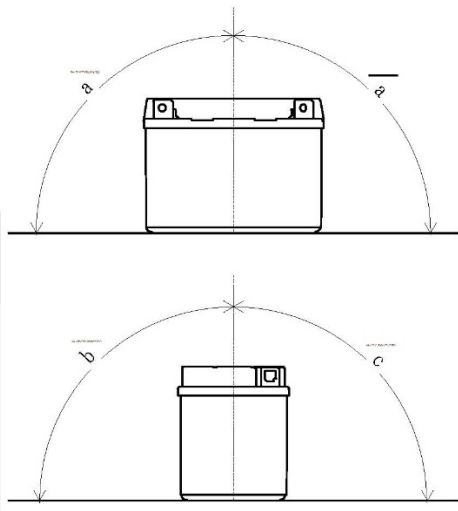

Yuasa Technical Data Sheet

Yuasa 12N7-4B - Conventional 12 Volt Battery

Performance

Voltage	12V
Capacity (10-hour)	7Ah
Capacity (20-hour)	7.4Ah
CCA @ -18°C	70A

Dimensions (±2mm)

Length	135mm
Width	75mm
Height	133mm

Weights & Measures

Mean Weight with Acid	3kg
Acid Volume	0.5l

Mounting Angle

Angle A	Vertical only
Angle B	Vertical only
Angle C	Vertical only

Technology

Technology Cast Sb/Ca

Cell Assembly Layout

Terminal Type - 6