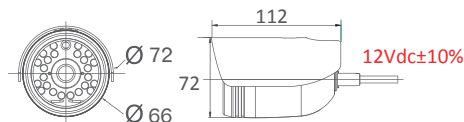

Outdoor IR Camera

Products List > D Series > Camera > Outdoor IR Camera > MTC-L632H, MTC-L631

MTC-L632H MTC-L631

FEATURES

MTC-L632H

- ◆ 1/3" Hi-Res. Infrared Camera
- ◆ 510TVL, 0 Lux (IR LED on at 2Lux)
- ◆ Double Glass Lens for Avoiding Halos & Blur
- ◆ Built-in 24 IR LEDs
- ◆ Water Resistance IP67
- ◆ Built-in DNR & Sense Up

MTC-L631

- ◆ 1/3" Med-Res. Infrared Camera
- ◆ 420TVL, 0 Lux (IR LED on at 2 Lux)
- ◆ Double Glass Lens for Avoiding Halos & Blur
- ◆ Built-in 24 IR LEDs
- ◆ Water Resistance IP67
- ◆ Built-in DNR & Sense Up